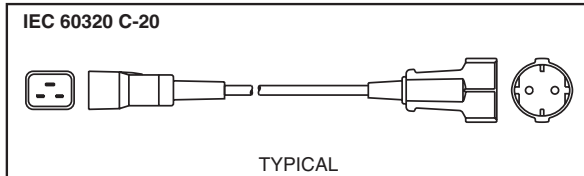

INTERNATIONAL IEC 60320 C-19 ADAPTERS

2 Pole 3 Wire Grounding

IEC 60320 C-20

For Computers and Electronic Equipment - Converts European and NEMA Plugs to IEC 60320 C-19 Outlets

Connector Style "A" (Straight)

Connector Style "B" (Angled)

General Specification Data

Rating: 15 Ampere 125 Volt, 15 Ampere 250 Volt, 10 Ampere 250 Volt, 20 Ampere 125 Volt, 20 Ampere 250 Volt
Cord Specifications: SJT, 14/3 AWG, 12/3 AWG
Cord Set Length: 12"
Material: PVC, Jacket Color Black
Conductor Color Code: Black, White, Green

PLUG CONFIG.	PLUG ID.	PLUG STANDARD	CONNECTOR CONFIG.	CONN. ID.	CONNECTOR STANDARD	CONN. STYLE	CATALOG NUMBER
	C-20	IEC 60320		EU1-16R	CEE 7	"A"	31600 ⁽¹⁾⁽⁴⁾
	C-20	IEC 60320		FR1-16R	CEE 7 Variation	"A"	31605 ⁽⁴⁾
	C-20	IEC 60320		UK1-13R	BS 1363A	"B"	31610 ⁽⁴⁾
	C-20	IEC 60320		UK2-15R	BS 546A	"B"	31620 ⁽⁴⁾
	C-20	IEC 60320		AU2-15R	AS / NZS 3112	"A"	31630 ⁽⁴⁾
	C-20	IEC 60320		SW1-10R	SEV 1011	"A"	31640 ⁽⁴⁾
	C-20	IEC 60320		IT2-16R	CEI 23-16	"A"	31650 ⁽¹⁾⁽⁴⁾
	C-20	IEC 60320		DE1-10R	AST 107	"A"	31660 ⁽⁴⁾
	C-20	IEC 60320		IS1-16R	SI 32	"B"	31670 ⁽⁴⁾
	C-20	IEC 60320		AR1-10R	AS/NZS 3112	"A"	31635 ⁽²⁾⁽⁴⁾
	C-20	IEC 60320		CH1-10R	AS/NZS 3112	"A"	31630 ⁽⁴⁾
	C-20	IEC 60320		NEMA 5-15R	UL 498	"A"	31680 ⁽³⁾⁽⁴⁾
	C-20	IEC 60320		NEMA 6-15R	UL 498	"A"	31690 ⁽⁴⁾
	C-20	IEC 60320		NEMA L5-15R	UL 498	"A"	31685 ⁽³⁾⁽⁴⁾
	C-20	IEC 60320		NEMA L6-15R	UL 498	"A"	31695 ⁽⁴⁾
	C-20	IEC 60320		NEMA 5-20R	UL 498	"A"	31700 ⁽³⁾⁽⁵⁾
	C-20	IEC 60320		NEMA 6-20R	UL 498	"A"	31705 ⁽⁵⁾
	C-20	IEC 60320		NEMA L5-20R	UL 498	"A"	31710 ⁽³⁾⁽⁵⁾
	C-20	IEC 60320		NEMA L6-20R	UL 498	"A"	31715 ⁽⁵⁾

(1) Non-polarized configuration

(2) Argentine connector has the same configuration as the Australian/Chinese type of socket, except the line and neutral conductors are reversed.

(3) Use **only** with equipment designed for switching from 250 volts to 125 volts