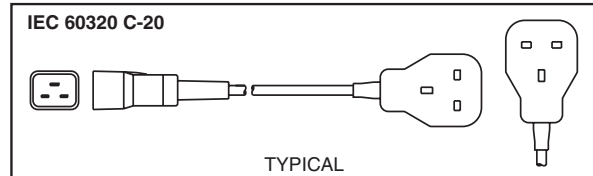

INTERNATIONAL IEC 60320 C-19 ADAPTERS

2 Pole 3 Wire Grounding

IEC 60320 C-20

For Computers and Electronic Equipment - Converts European and NEMA Plugs to IEC 60320 C-19 Outlets

Connector Style "A" (Straight)

Connector Style "B" (Angled)

General Specification Data

Rating: 15 Ampere 125 Volt, 15 Ampere 250 Volt, 10 Ampere 250 Volt, 20 Ampere 125 Volt, 20 Ampere 250 Volt
Cord Specifications: SJT, 14/3 AWG, 12/3 AWG
Cord Set Length: 12"
Material: PVC, Jacket Color Black
Conductor Color Code: Black, White, Green

PLUG CONFIG.	PLUG ID.	PLUG STANDARD	CONNECTOR CONFIG.	CONN. ID.	CONNECTOR STANDARD	CONN. STYLE	CATALOG NUMBER
	C-20	IEC 60320		EU1-16R	CEE 7	"A"	31600 ⁽¹⁾⁽⁴⁾
	C-20	IEC 60320		FR1-16R	CEE 7 Variation	"A"	31605 ⁽⁴⁾
	C-20	IEC 60320		UK1-13R	BS 1363A	"B"	31610 ⁽⁴⁾
	C-20	IEC 60320		UK2-15R	BS 546A	"B"	31620 ⁽⁴⁾
	C-20	IEC 60320		AU2-15R	AS / NZS 3112	"A"	31630 ⁽⁴⁾
	C-20	IEC 60320		SW1-10R	SEV 1011	"A"	31640 ⁽⁴⁾
	C-20	IEC 60320		IT2-16R	CEI 23-16	"A"	31650 ⁽¹⁾⁽⁴⁾
	C-20	IEC 60320		DE1-10R	AST 107	"A"	31660 ⁽⁴⁾
	C-20	IEC 60320		IS1-16R	SI 32	"B"	31670 ⁽⁴⁾
	C-20	IEC 60320		AR1-10R	AS/NZS 3112	"A"	31635 ⁽²⁾⁽⁴⁾
	C-20	IEC 60320		CH1-10R	AS/NZS 3112	"A"	31630 ⁽⁴⁾
	C-20	IEC 60320		NEMA 5-15R	UL 498	"A"	31680 ⁽³⁾⁽⁴⁾
	C-20	IEC 60320		NEMA 6-15R	UL 498	"A"	31690 ⁽⁴⁾
	C-20	IEC 60320		NEMA L5-15R	UL 498	"A"	31685 ⁽³⁾⁽⁴⁾
	C-20	IEC 60320		NEMA L6-15R	UL 498	"A"	31695 ⁽⁴⁾
	C-20	IEC 60320		NEMA 5-20R	UL 498	"A"	31700 ⁽³⁾⁽⁵⁾
	C-20	IEC 60320		NEMA 6-20R	UL 498	"A"	31705 ⁽⁵⁾
	C-20	IEC 60320		NEMA L5-20R	UL 498	"A"	31710 ⁽³⁾⁽⁵⁾
	C-20	IEC 60320		NEMA L6-20R	UL 498	"A"	31715 ⁽⁵⁾

(1) Non-polarized configuration

(2) Argentine connector has the same configuration as the Australian/Chinese type of socket, except the line and neutral conductors are reversed.

(3) Use **only** with equipment designed for switching from 250 volts to 125 volts