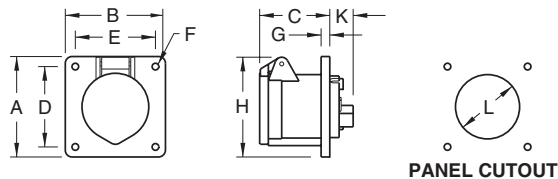

All dimensions are in millimeters (1 mm = 0.039")

© 2004 International Configurations, Inc. Entire contents of this catalog copyrighted. www.InternationalConfig.com

International Configurations, Inc. • P.O. Box 3374 • Enfield, Connecticut 06083 • TEL (860) 749-6380 • FAX (860) 749-2985 185