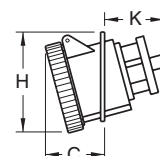

All dimensions are in millimeters (1 mm = 0.039")

STYLE No. 1

PANEL CUTOUT

STYLE No. 2

PANEL CUTOUT

© 2004 International Configurations, Inc. Entire contents of this catalog copyrighted. www.InternationalConfig.com