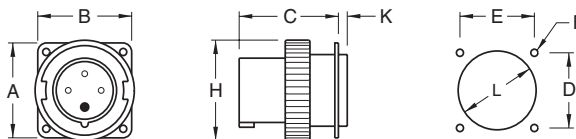

All dimensions are in millimeters (1 mm = 0.039")

PANEL CUTOUT

© 2004 International Configurations, Inc. Entire contents of this catalog copyrighted. www.InternationalConfig.com

International Configurations, Inc. • P.O. Box 3374 • Enfield, Connecticut 06083 • TEL (860) 749-6380 • FAX (860) 749-2985 191