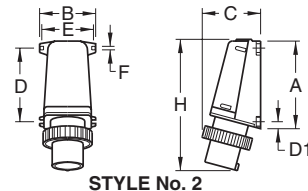

All dimensions are in millimeters (1 mm = 0.039")

STYLE No. 1

STYLE No. 2

© 2004 International Configurations, Inc. Entire contents of this catalog copyrighted. www.InternationalConfig.com

International Configurations, Inc. • P.O. Box 3374 • Enfield, Connecticut 06083 • TEL (860) 749-6380 • FAX (860) 749-2985 195