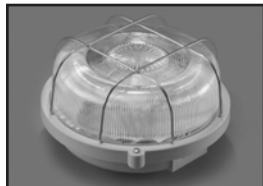

69214-F

Fluorescent light fixture,
13 watt, 230 volt, 50Hz, IP44,
round bulkhead, surface mount
thermoplastic base, glass lens,
steel lens guard, 3 conduit /
cable entries, less lamp. Gray.

Fluorescent Lamp 69320