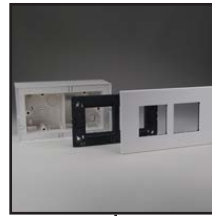

72350
79250X45-N
79265X45-N
Flush Mount Metal Box, Frame & Plate. 45x45mm Opening.

72350-F
79250X45-N
79265X45-N
Flush Mount Plastic Box, Frame & Plate. 45x45mm Opening.

79245X45-N
79270X45-N
79255X45-N
Surface Mount Plastic Box, Frame & Plate. Two 45x45mm Openings.

72355
79270X45-N
79255X45-N
Flush Mount Metal Box, Frame & Plate. Two 45x45mm Openings.

72355-F
79270X45-N
79255X45-N
Flush Mount Plastic Box, Frame & Plate. Two 45x45mm Openings.

79110X45
Snap-In Panel Mount Frame. White. Accepts 22.5x45mm Devices.