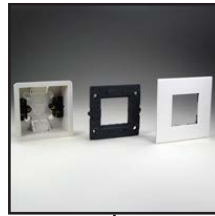

72350
79250X45-N
79265X45-N
Flush Mount Metal Box, Frame & Plate. 45x45mm Opening.

72350-F
79250X45-N
79265X45-N
Flush Mount Plastic Box, Frame & Plate. 45x45mm Opening.

79245X45-N
79270X45-N
79255X45-N
Surface Mount Plastic Box, Frame & Plate. Two 45x45mm Openings.

72355
79270X45-N
79255X45-N
Flush Mount Metal Box, Frame & Plate. Two 45x45mm Openings.

72355-F
79270X45-N
79255X45-N
Flush Mount Plastic Box, Frame & Plate. Two 45x45mm Openings.

79110X45
Snap-In Panel Mount Frame. White. Accepts 22.5x45mm Devices.

79100X45
Snap-In Panel Mount Frame. White. Accepts 22.5x45mm & 45x45mm Devices.

79595X45
Din Rail Mount Bracket. White. Accepts One 45x45mm Device.

79570X45
Weatherproof Cover. White. IP44. Wall Box or Panel Mount. Accepts 22.5x45mm & 45x45mm Devices.