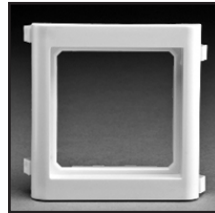

72350
79250X45-N
79265X45-N
Flush Mount Metal Box, Frame & Plate. 45x45mm Opening.

72350-F
79250X45-N
79265X45-N
Flush Mount Plastic Box, Frame & Plate. 45x45mm Opening.

79245X45-N
79270X45-N
79255X45-N
Surface Mount Plastic Box, Frame & Plate. Two 45x45mm Openings.

72355
79270X45-N
79255X45-N
Flush Mount Metal Box, Frame & Plate. Two 45x45mm Openings.

72355-F
79270X45-N
79255X45-N
Flush Mount Plastic Box, Frame & Plate. Two 45x45mm Openings.

79110X45
Snap-In Panel Mount Frame. White. Accepts 22.5x45mm Devices.

79100X45
Snap-In Panel Mount Frame. White. Accepts 22.5x45mm & 45x45mm Devices.

79595X45
Din Rail Mount Bracket. White. Accepts One 45x45mm Device.

79570X45
Weatherproof Cover. White. IP44. Wall Box or Panel Mount. Accepts 22.5x45mm & 45x45mm Devices.