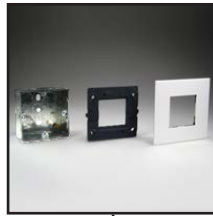

72350
79250X45-N
79265X45-N
Flush Mount Metal Box, Frame & Plate. 45x45mm Opening.

72350-F
79250X45-N
79265X45-N
Flush Mount Plastic Box, Frame & Plate. 45x45mm Opening.

79245X45-N
79270X45-N
79255X45-N
Surface Mount Plastic Box, Frame & Plate. Two 45x45mm Openings.

72355
79270X45-N
79255X45-N
Flush Mount Metal Box, Frame & Plate. Two 45x45mm Openings.

72355-F
79270X45-N
79255X45-N
Flush Mount Plastic Box, Frame & Plate. Two 45x45mm Openings.

79110X45
Snap-In Panel Mount Frame. White. Accepts 22.5x45mm Devices.

79100X45
Snap-In Panel Mount Frame. White. Accepts 22.5x45mm & 45x45mm Devices.

79595X45
Din Rail Mount Bracket. White. Accepts One 45x45mm Device.

79570X45
Weatherproof Cover. White. IP44. Wall Box or Panel Mount. Accepts 22.5x45mm & 45x45mm Devices.