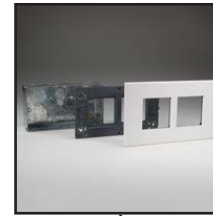

72350
79250X45-N
79265X45-N
Flush Mount Metal Box, Frame & Plate. 45x45mm Opening.

72350-F
79250X45-N
79265X45-N
Flush Mount Plastic Box, Frame & Plate. 45x45mm Opening.

79245X45-N
79270X45-N
79255X45-N
Surface Mount Plastic Box, Frame & Plate. Two 45x45mm Openings.

72355
79270X45-N
79255X45-N
Flush Mount Metal Box, Frame & Plate. Two 45x45mm Openings.

72355-F
79270X45-N
79255X45-N
Flush Mount Plastic Box, Frame & Plate. Two 45x45mm Openings.

79110X45
Snap-In Panel Mount Frame. White. Accepts 22.5x45mm Devices.