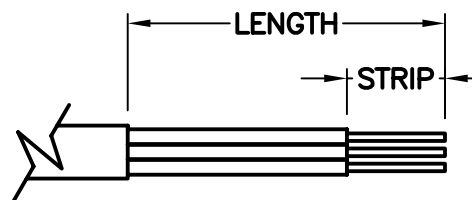

CAT. No.

72135

UNITED KINGDOM ANGLE PLUG WITH 13A FUSE, WHITE, 2 POLE-3 WIRE, 13A-250V, (UK1-13P). ASTA APPROVED, RoHS COMPLIANT.

APPROVALS

ASTA

CERTIFICATIONS

ROHS

STANDARDS

BS 1363 A

ALL DIMENSIONS ARE IN MILLIMETERS

CONFIGURATIONS  
RECEPTACLE PLUG

13 AMPERE 250 VOLT  
United Kingdom  
Receptacle and fused plug.  
Polarized.  
(BS 1363A)

MAXIMUM JACKET O.D. ACCEPTED BY INTERNAL STRAIN RELIEF = 9 DIA (0.354")  
MAXIMUM CONDUCTOR SIZE ACCEPTED BY TERMINALS = 4.0 (12 AWG)

CORDAGE PREPARATION

CONDUCTOR INSULATION COLOR	CONDUCTOR COLOR CODE	"LENGTH"	"STRIP"
GREEN/YELLOW	GROUND	35	6
BLUE	NEUTRAL	25	6
BROWN	LINE	15	6

CORDAGE PREPARATION